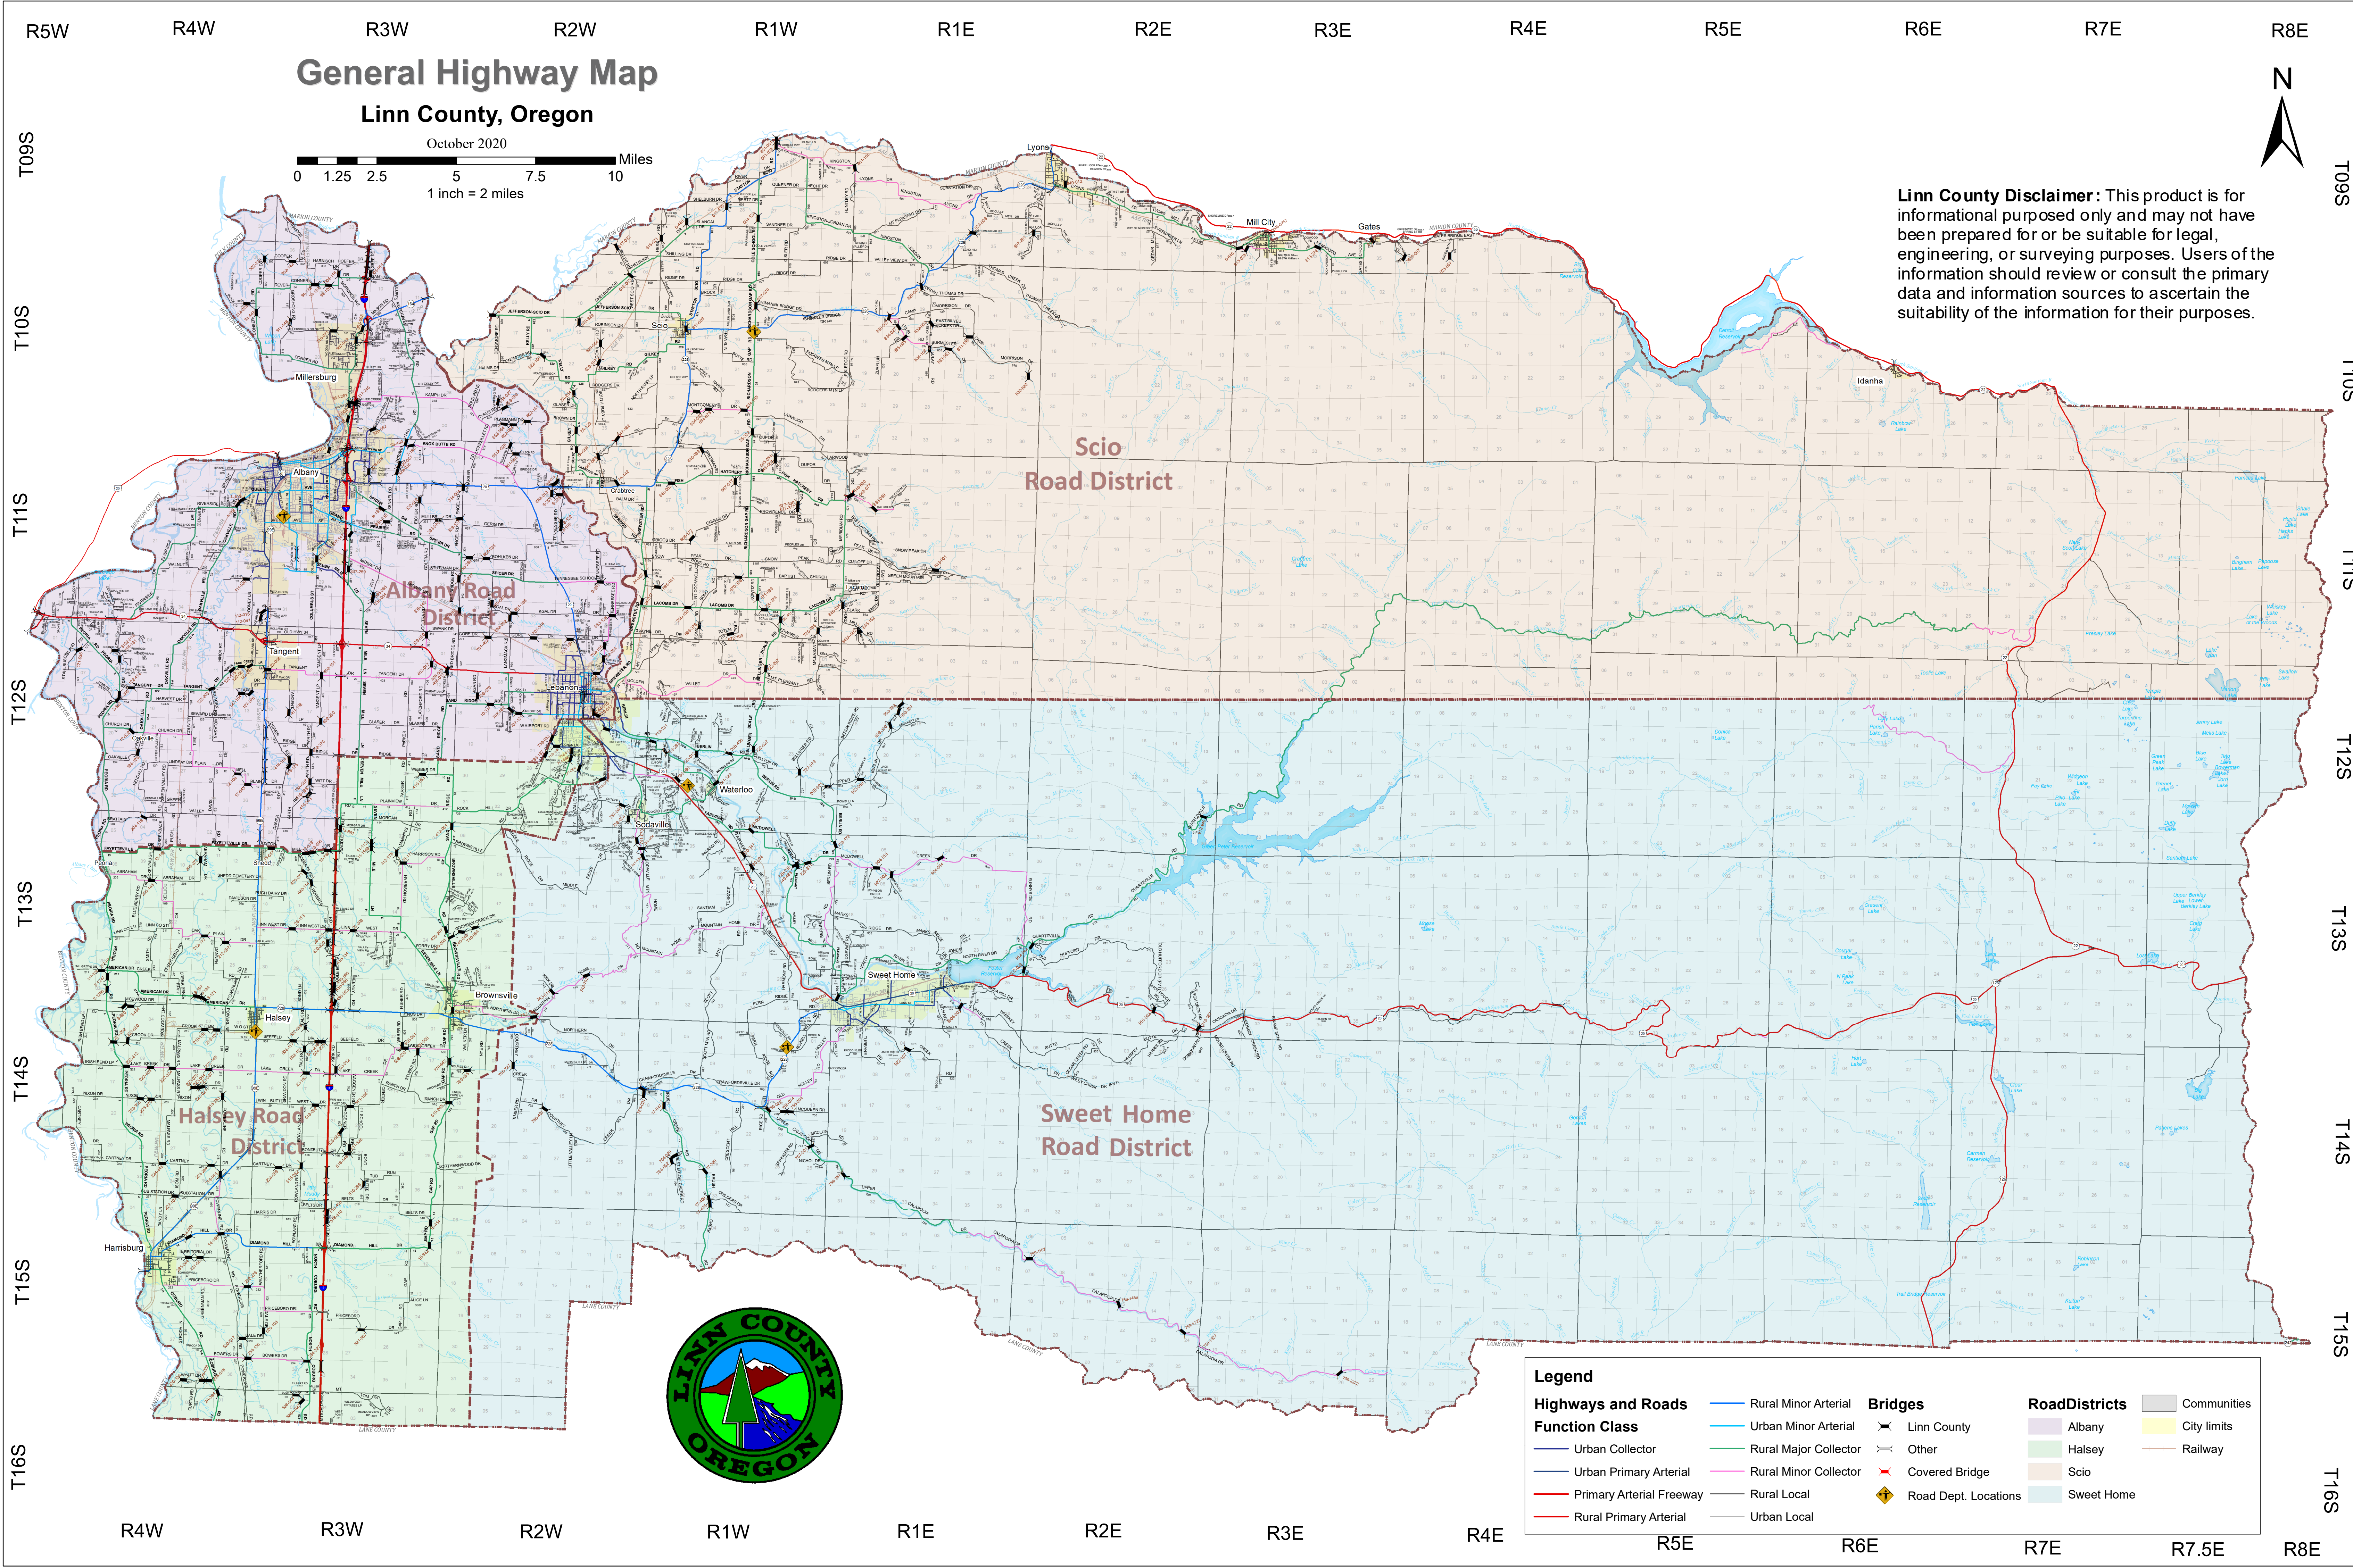

General Highway Map

Linn County, Oregon

October 2020
 0 1.25 2.5 5 7.5 10 Miles
 1 inch = 2 miles

Linn County Disclaimer: This product is for informational purposes only and may not have been prepared for or be suitable for legal, engineering, or surveying purposes. Users of the information should review or consult the primary data and information sources to ascertain the suitability of the information for their purposes.

Legend	
Highways and Roads	<ul style="list-style-type: none"> Rural Minor Arterial Urban Minor Arterial Rural Major Collector Rural Minor Collector Rural Local Urban Local
Function Class	<ul style="list-style-type: none"> Urban Collector Urban Primary Arterial Primary Arterial Freeway Rural Primary Arterial
Bridges	<ul style="list-style-type: none"> Linn County Other Covered Bridge Road Dept. Locations
Road Districts	<ul style="list-style-type: none"> Albany Halsey Scio Sweet Home
	<ul style="list-style-type: none"> Communities City limits Railway