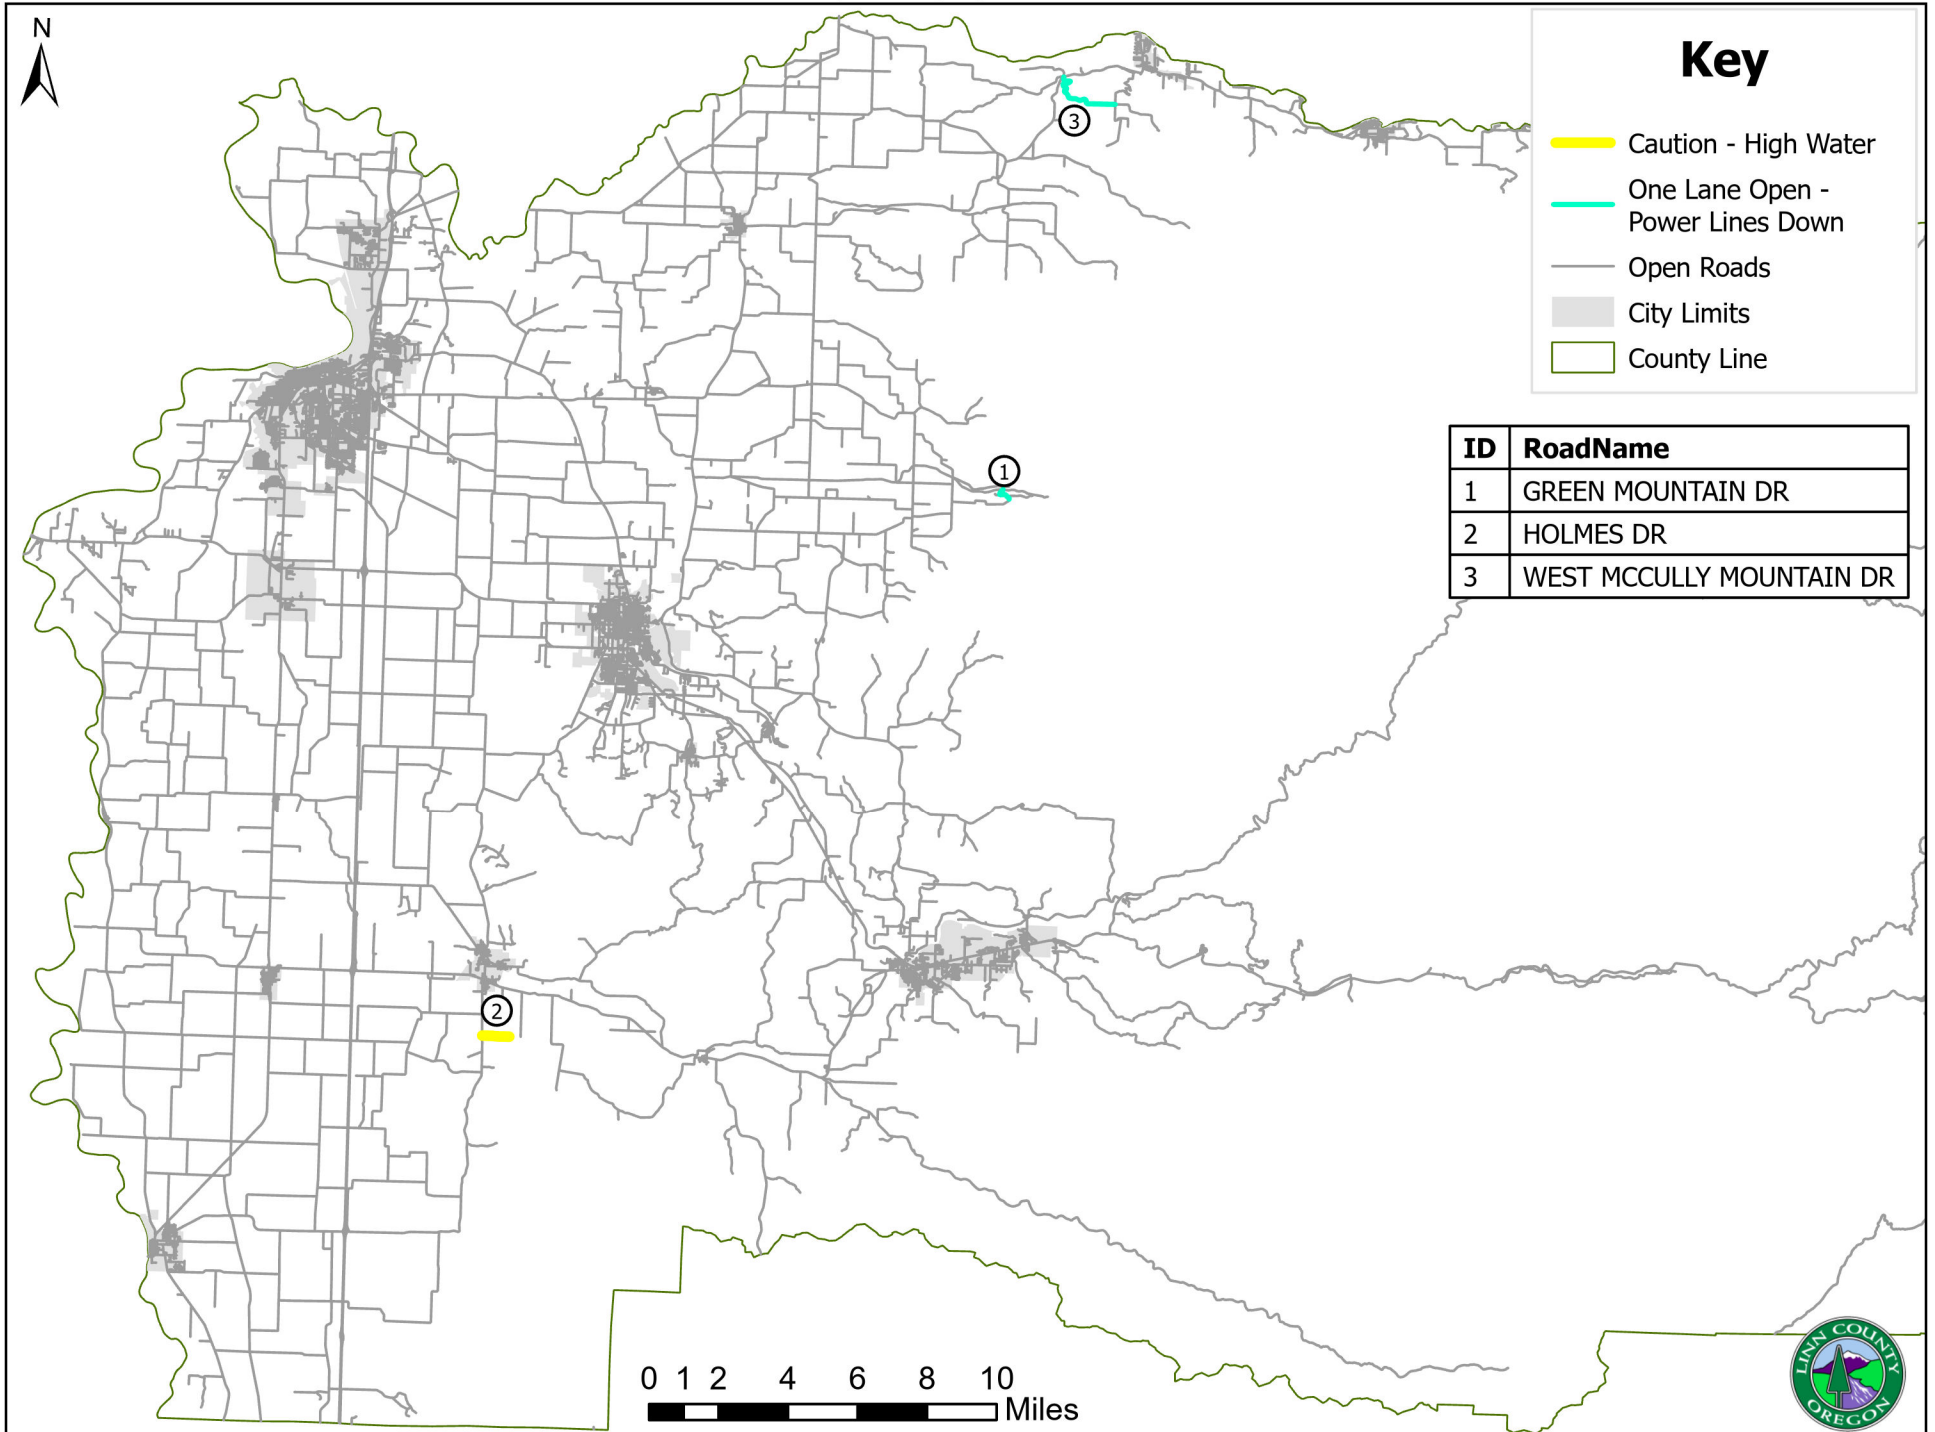

Weather Related Road Closures and Notices for Linn County, OR

Last Updated 1/22/2024 8:57 AM

Visit <https://www.linncountyor.gov/roads/page/road-closures-and-notice> for the most up-to-date information.

Map by Linn County GIS