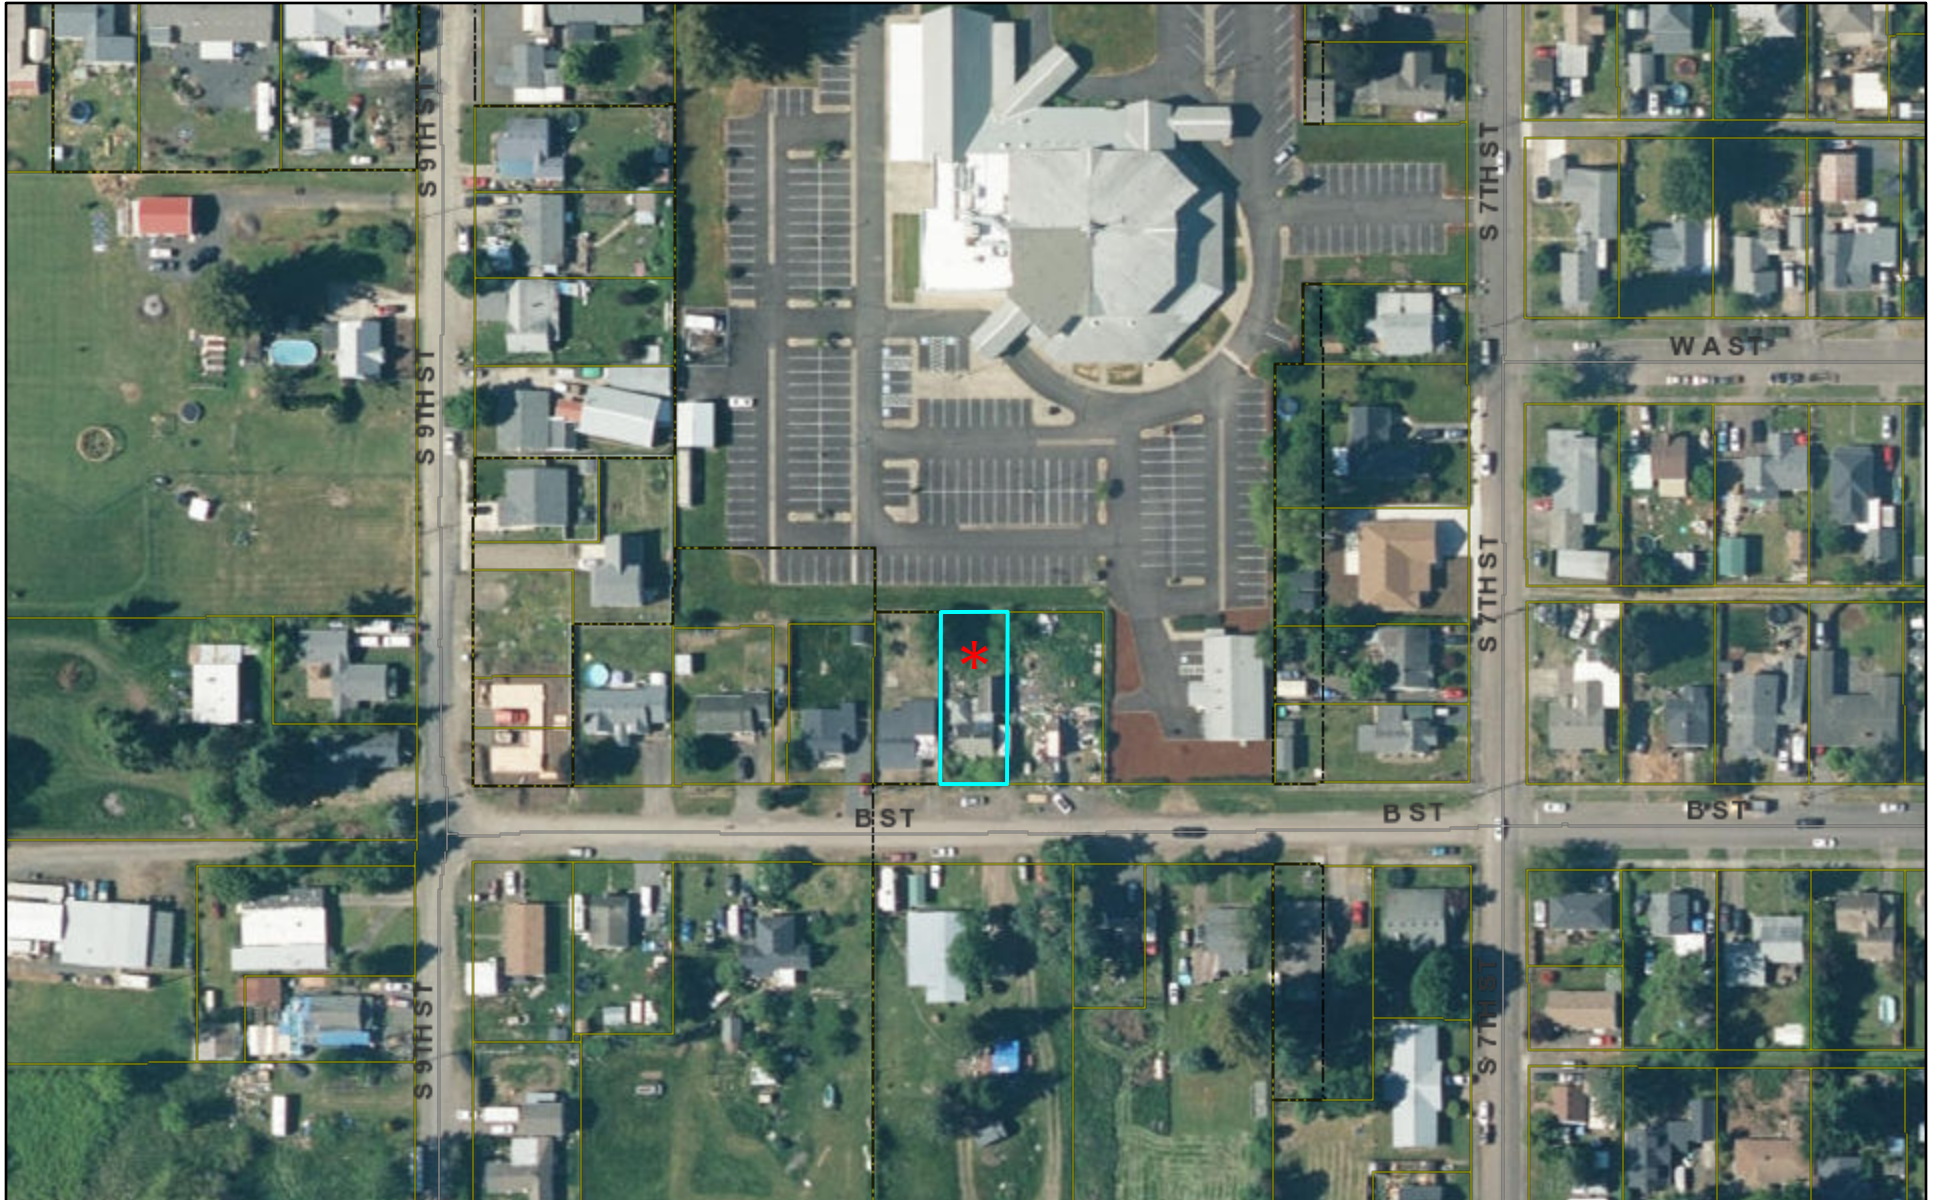

685 W B St., Lebanon

Linn County Planning Application

3/27/2024, 3:40:51 PM

***Bare lot**

-  Highways
-  City Limits
-  Roads
-  Tax Lots

Linn County GIS, GeoTerra, 2021