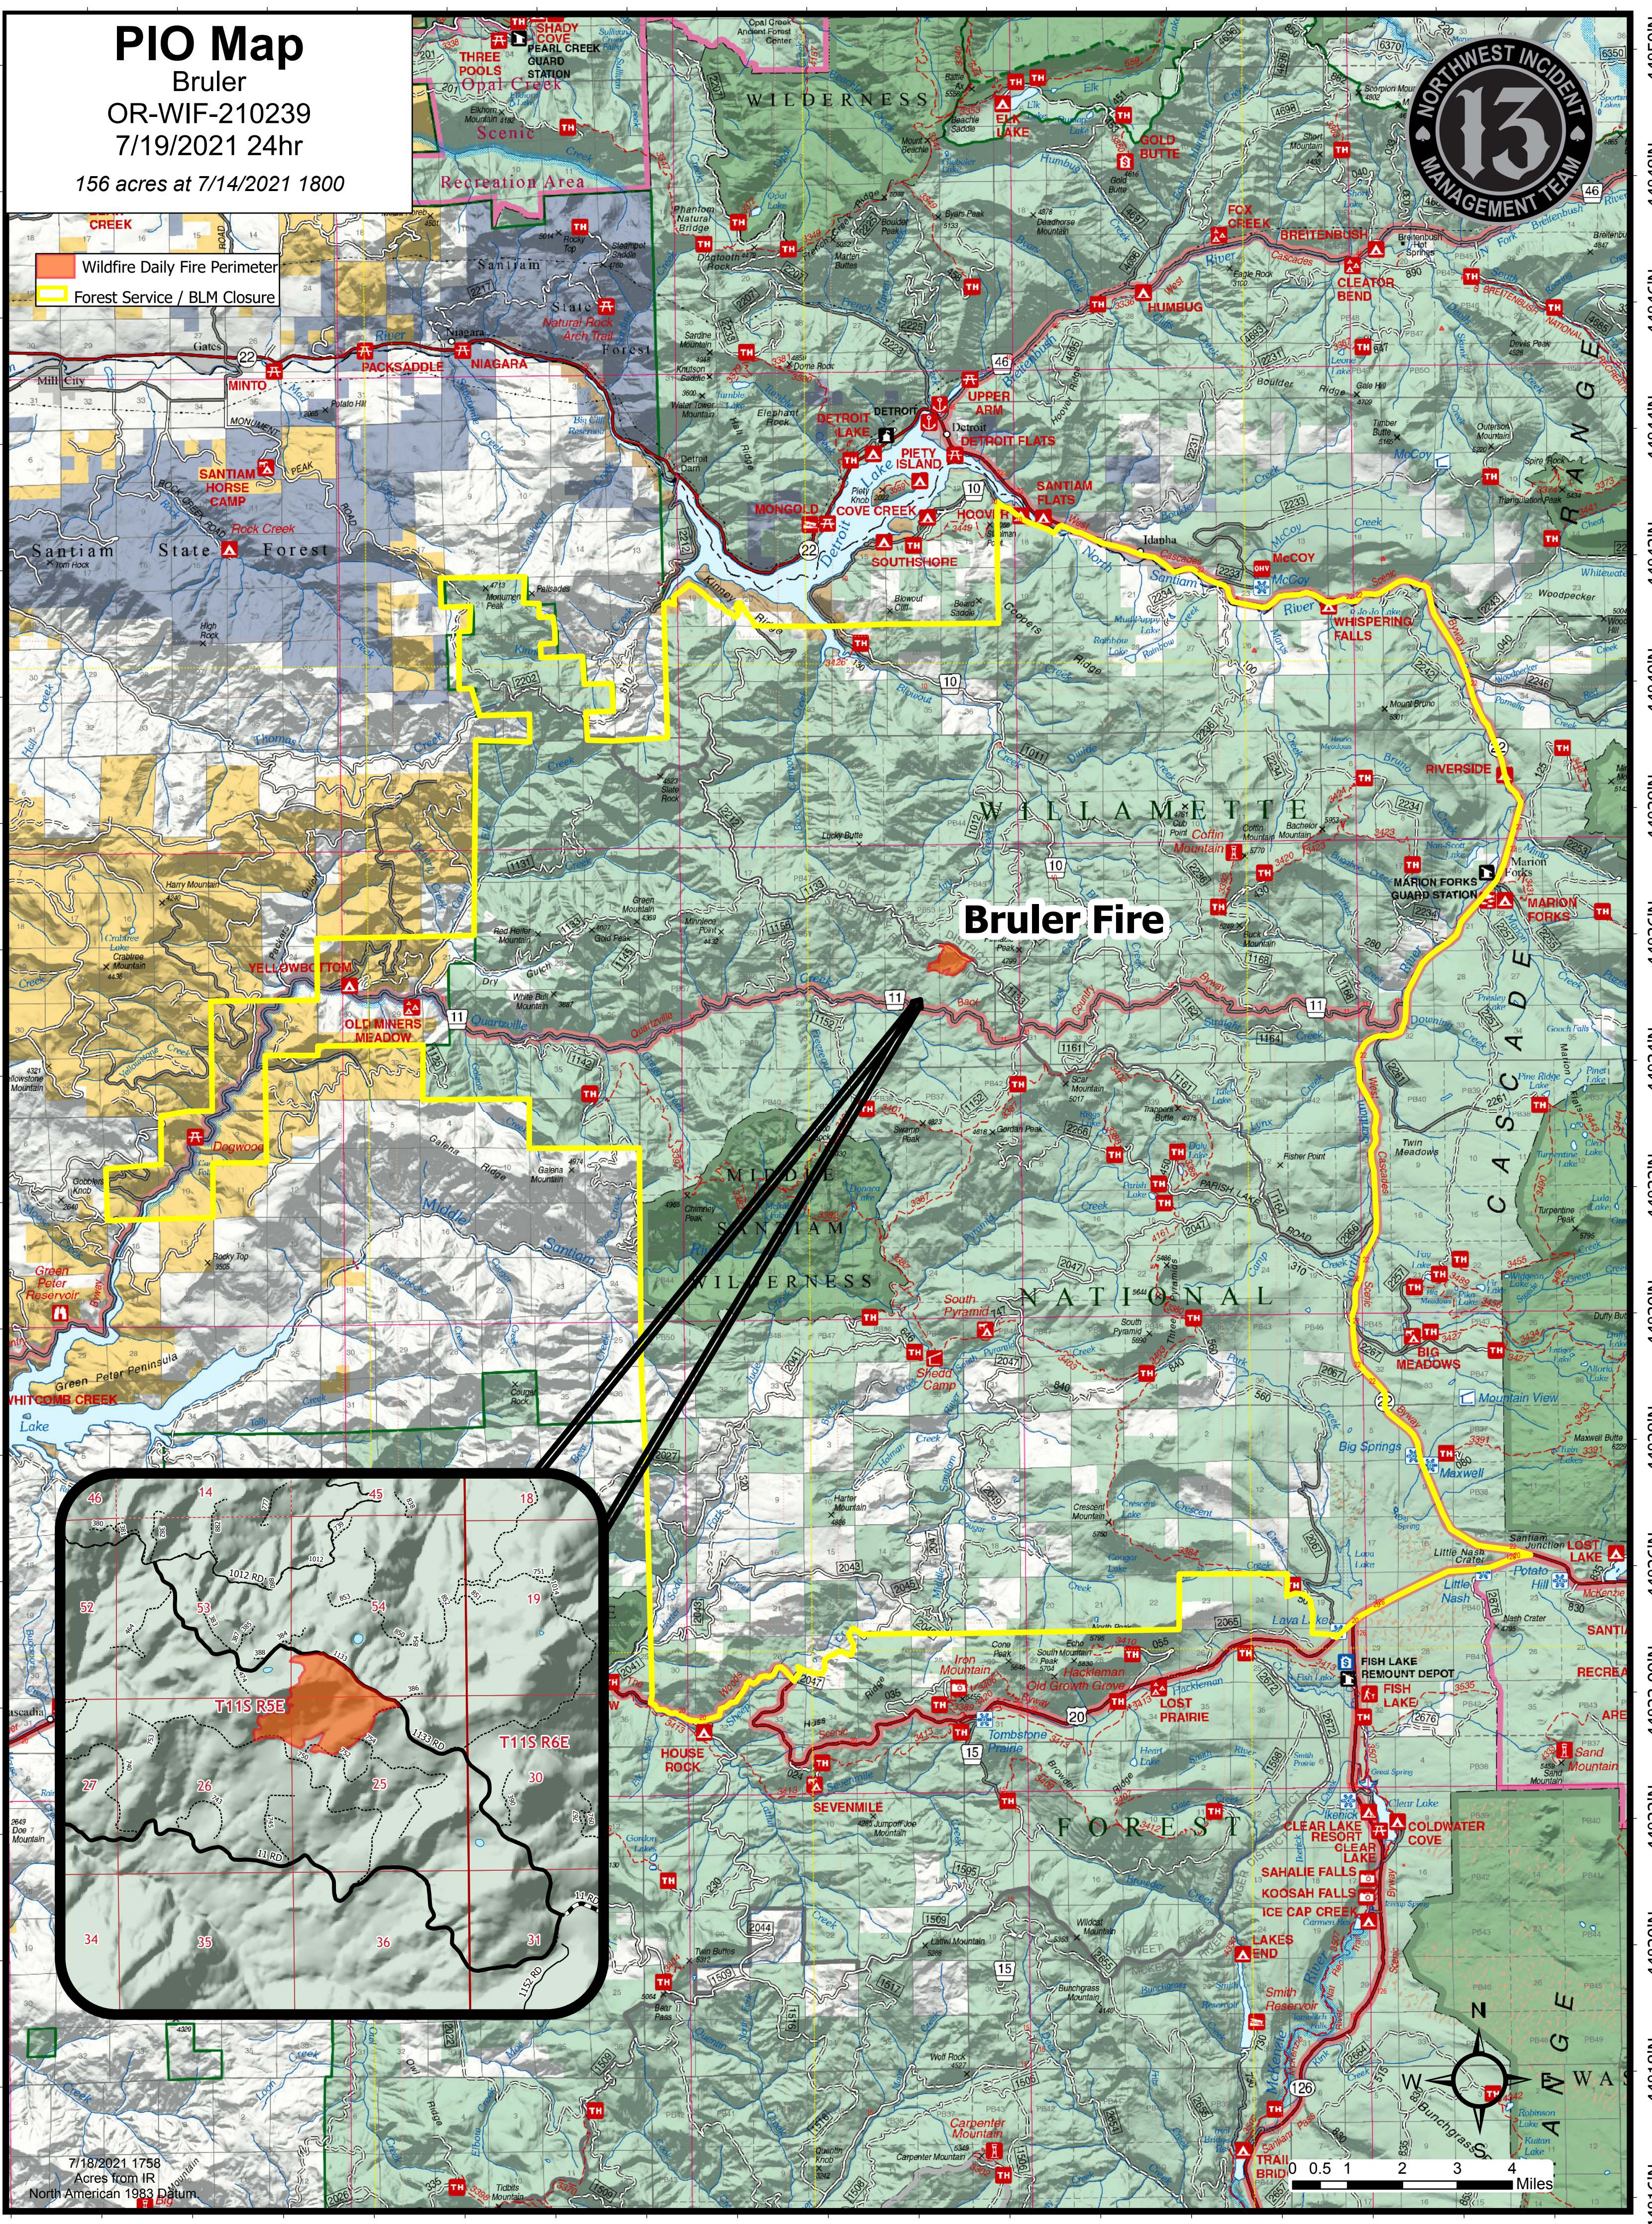

# PIO Map

Bruler  
OR-WIF-210239  
7/19/2021 24hr

156 acres at 7/14/2021 1800

- Wildfire Daily Fire Perimeter
- Forest Service / BLM Closure

## Bruler Fire

7/18/2021 1758  
Acres from IR  
North American 1983 Datum