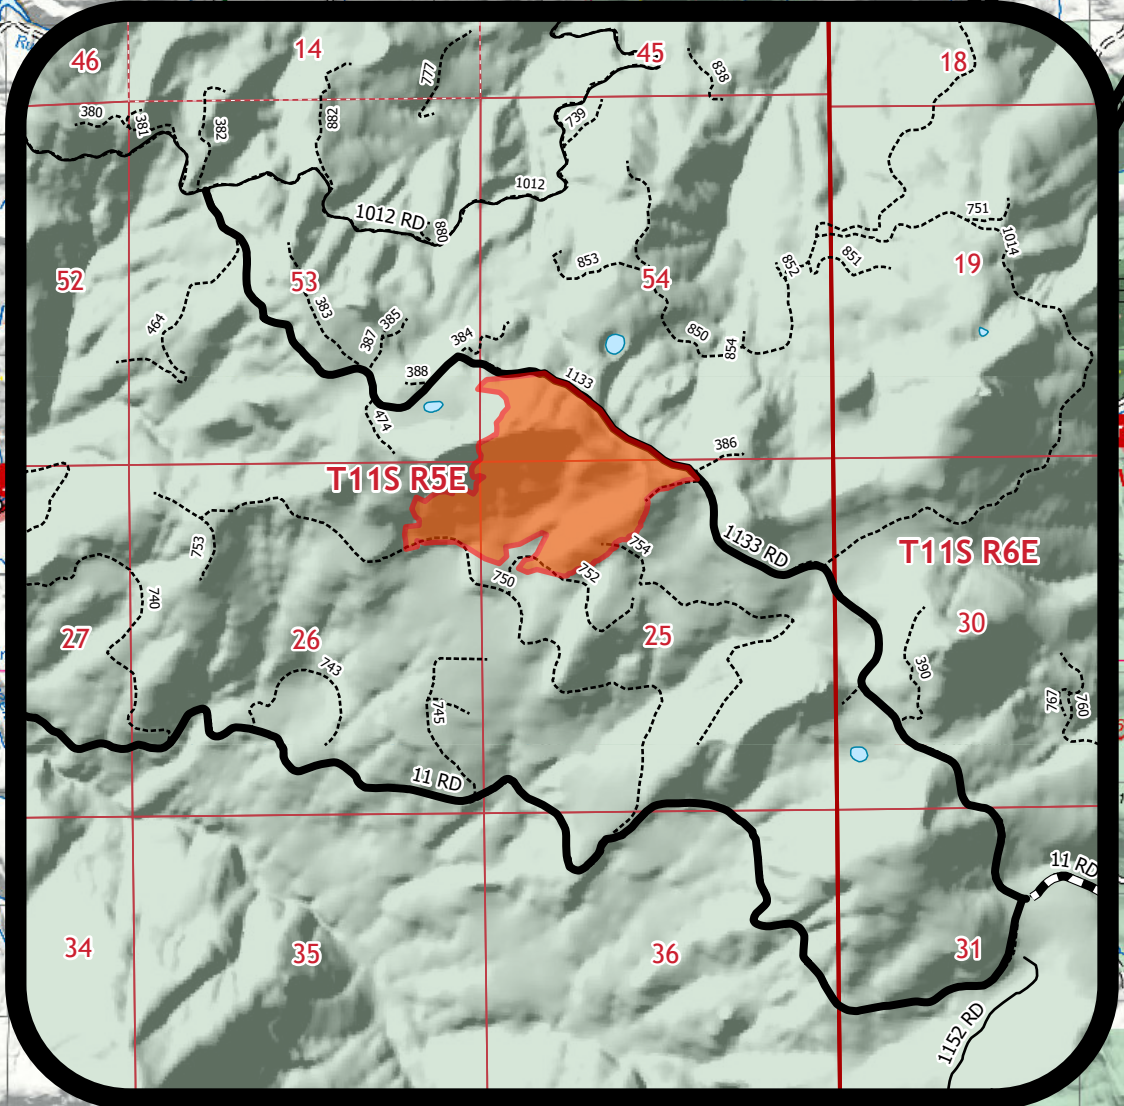

# PIO Map

Bruler  
OR-WIF-210239  
7/19/2021 24hr

156 acres at 7/14/2021 1800

- Wildfire Daily Fire Perimeter
- Forest Service / BLM Closure

## Bruler Fire

7/18/2021 1758  
Acres from IR  
North American 1983 Datum